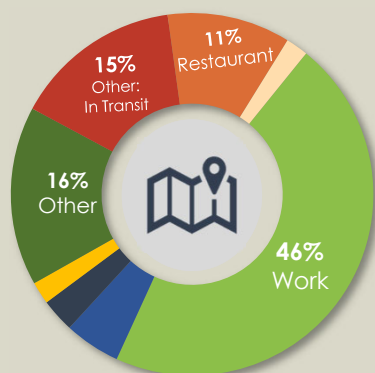

of category growth

2x GROWTH

faster than the category

89% Brand Awareness

37% Goes well with food

Who is the Gold Peak consumer?

WHERE

WHO

58% Female
42% Male

53% White
21% African American

30% 35-49 YO
24% 50-64 YO

43% > \$75k

WHAT

49% With Family

28% At Work
23% Lunch Away from Home

WHEN