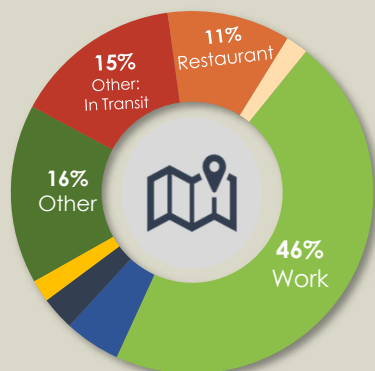

of category growth

2x GROWTH

faster than the category

89% Brand Awareness

37% Goes well with food

Who is the Gold Peak consumer?

WHERE

WHO

58% Female
42% Male

53% White
21% African American

30% 35-49 YO
24% 50-64 YO

43% > \$75k

WHAT

49% With Family

28% At Work
23% Lunch Away from Home

WHEN